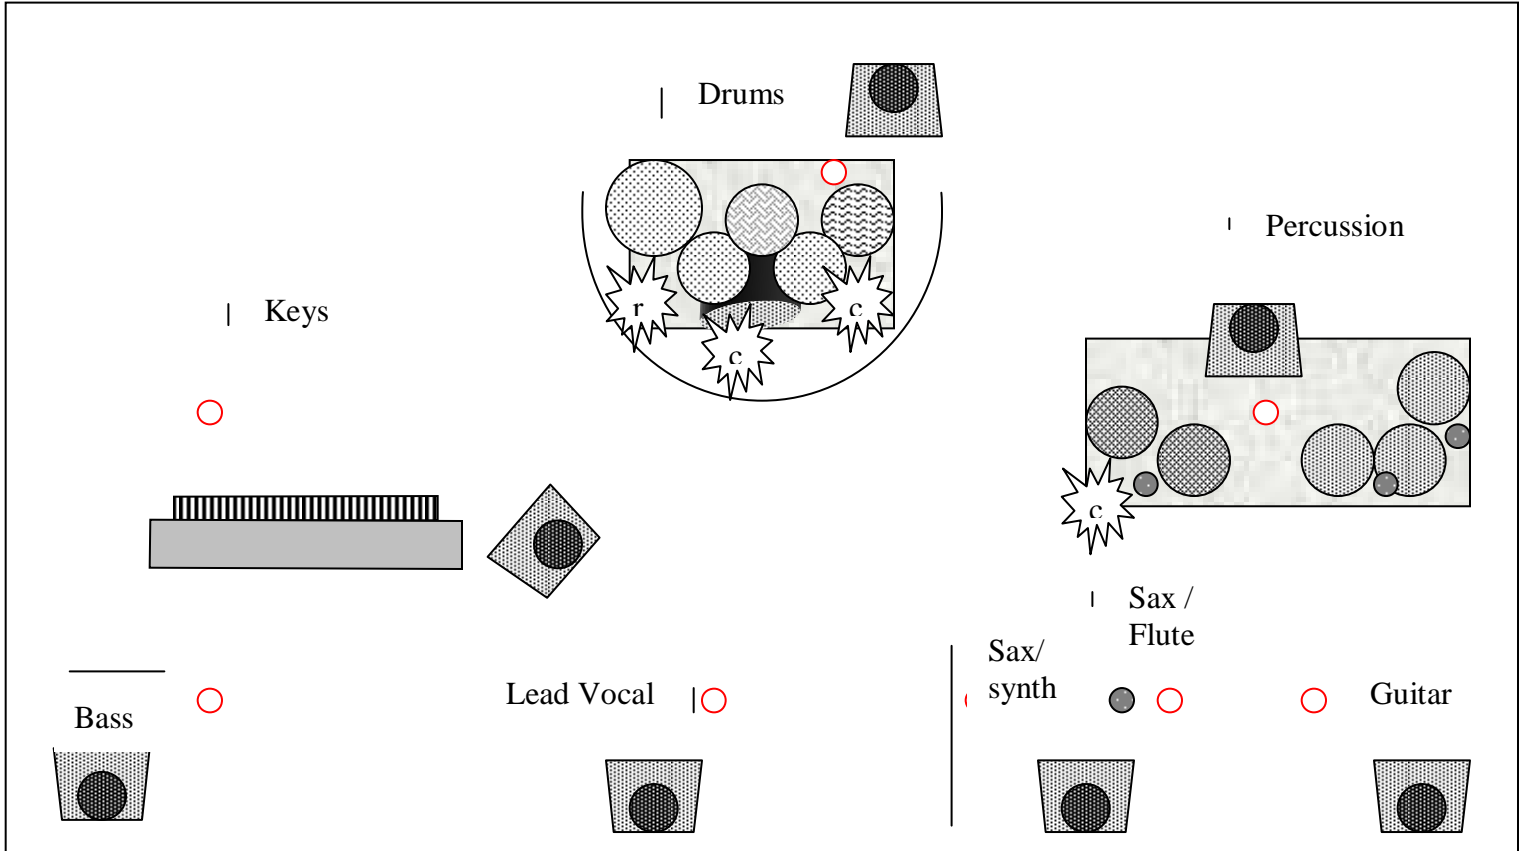

B.T. Express

Stage Plot

● Instrument microphone ○ = Vocal Microphone  = Stage Monitor

The following are the preferred pieces/brands of equipment:

Drums -Full Drum Kit. Please include cymbals

Percussion Congas (3) – LP, with adjustable stand Timbales LP, with 16 inch ride cymbal + stand Percussion table with toys (tambourine, cowbell shaker, etc.)

Bass- (Gallen Kruger or comparable amp)

Guitar- Fender Twin or Mesa Boogie series amplifiers Power source for effects rig

Keyboard- (2) Motif keyboards (1)Two tier keyboard stand

Saxophone 1- Player uses wireless mic Power source and Direct out for effects rig

Saxophone 2 -1 microphone for tenor sax, 1 for flute